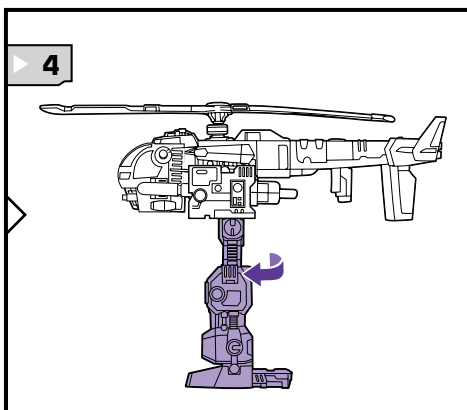

CHANGING TO ROBOT

Reverse order of instructions to convert back to vehicle.