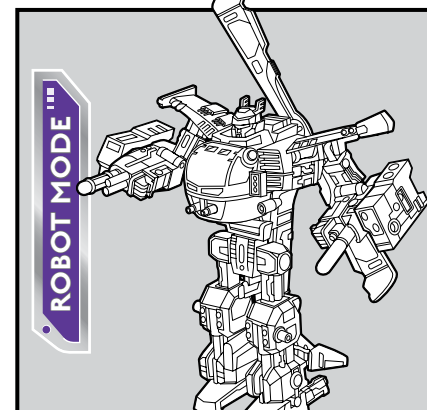

CHANGING TO VEHICLE

Reverse order of instructions to convert back to robot.

TRANSFORMERS UNIVERSE

BUZZSAW

AGES 5+
89450/15215 Asst.

NOTE: Some parts are made to detach if excessive force is applied and are designed to be reattached if separation occurs. Adult supervision may be necessary for younger children.

CHANGING TO ROBOT

Reverse order of instructions to convert back to vehicle.