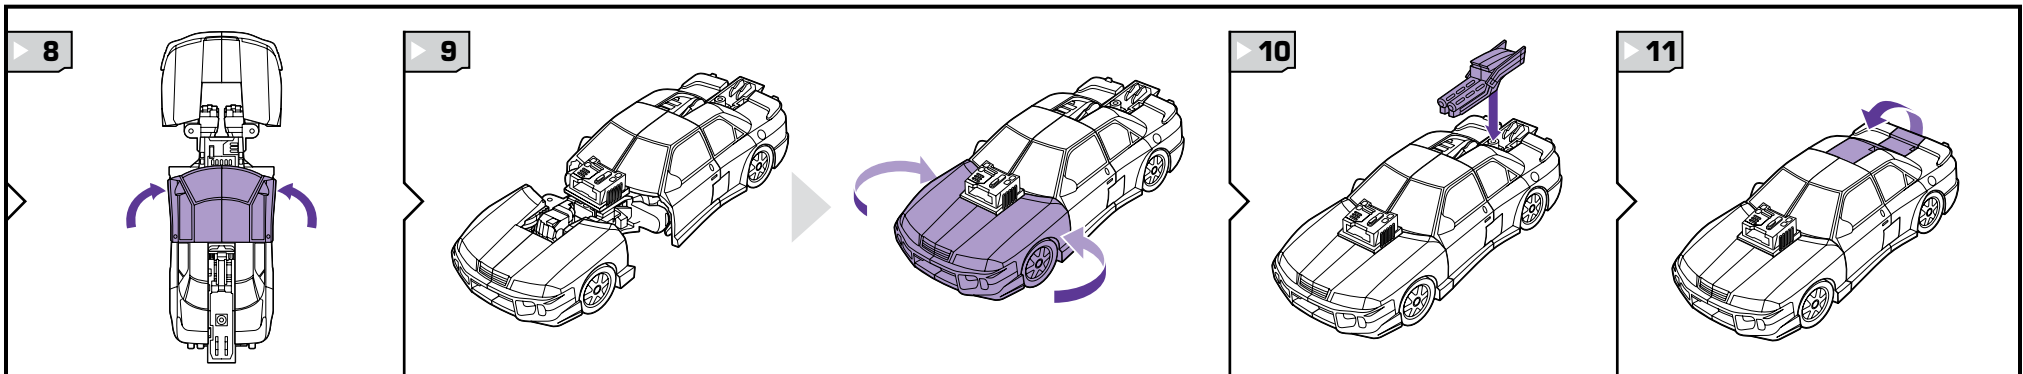

TRANSFORMERS UNIVERSE

WARNING:
CHOKING HAZARD-Small parts.
Not for children under 3 years.

AGES 5+
89450/15215 Asst.

NOTE: Some parts are made to detach if excessive force is applied and are designed to be reattached if separation occurs. Adult supervision may be necessary for younger children.

CHANGING TO VEHICLE

Reverse order of instructions to convert back to robot.

TRANSFORMERS UNIVERSE

BUZZSAW

AGES 5+
89450/15215 Asst.

NOTE: Some parts are made to detach if excessive force is applied and are designed to be reattached if separation occurs. Adult supervision may be necessary for younger children.