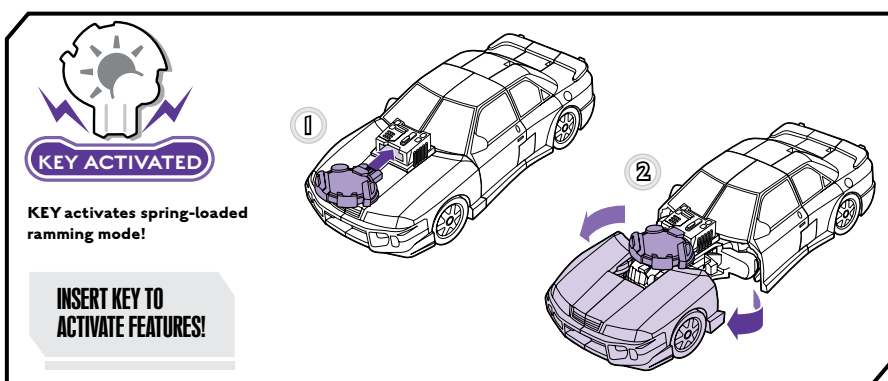

TRANSFORMERS UNIVERSE

WARNING:
CHOKING HAZARD-Small parts.
Not for children under 3 years.

AGES 5+
89450/15215 Asst.

NOTE: Some parts are made to detach if excessive force is applied and are designed to be reattached if separation occurs. Adult supervision may be necessary for younger children.

CHANGING TO VEHICLE

Reverse order of instructions to convert back to robot.

TRANSFORMERS UNIVERSE

BUZZSAW

AGES 5+
89450/15215 Asst.

NOTE: Some parts are made to detach if excessive force is applied and are designed to be reattached if separation occurs. Adult supervision may be necessary for younger children.