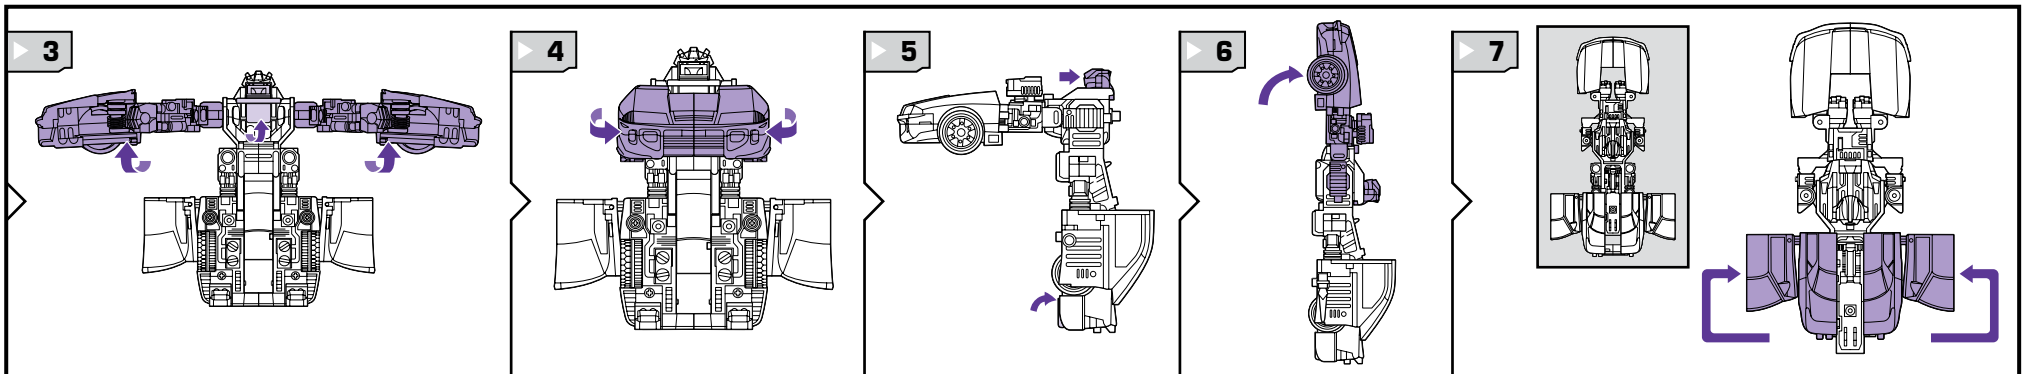

TRANSFORMERS UNIVERSE

WARNING:
CHOKING HAZARD-Small parts.
Not for children under 3 years.

AGES 5+
89450/15215 Asst.

NOTE: Some parts are made to detach if excessive force is applied and are designed to be reattached if separation occurs. Adult supervision may be necessary for younger children.

CHANGING TO VEHICLE

Reverse order of instructions to convert back to robot.

TRANSFORMERS UNIVERSE

BUZZSAW

AGES 5+
89450/15215 Asst.

NOTE: Some parts are made to detach if excessive force is applied and are designed to be reattached if separation occurs. Adult supervision may be necessary for younger children.