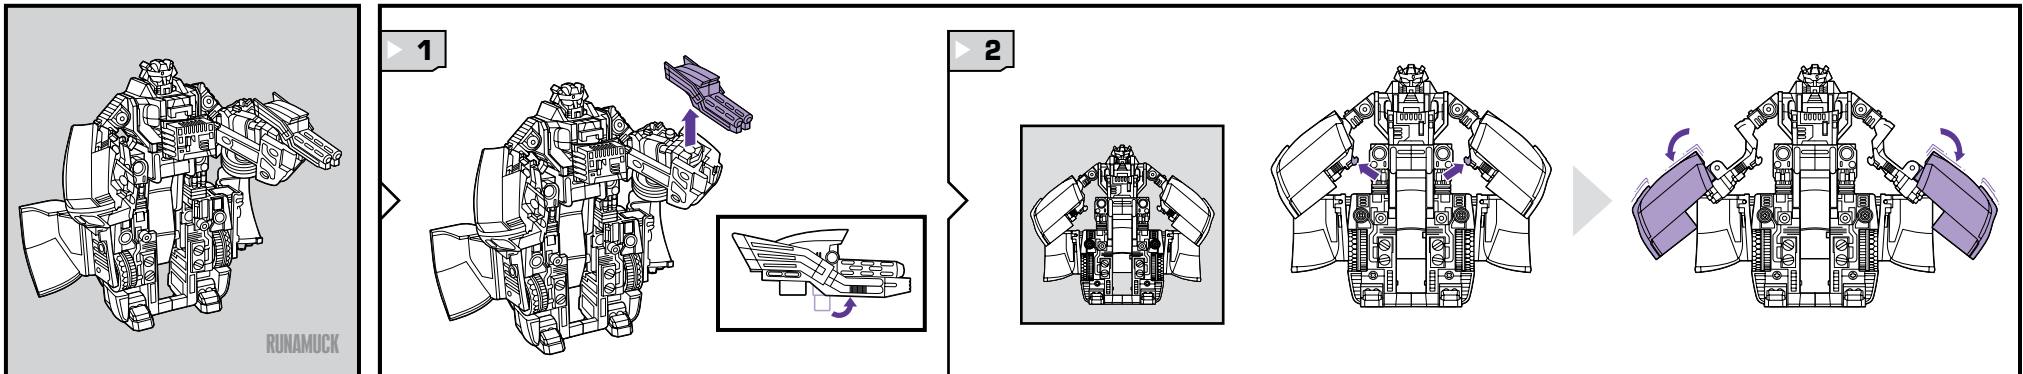

TRANSFORMERS UNIVERSE

WARNING:
CHOKING HAZARD-Small parts.
Not for children under 3 years.

AGES 5+
89450/15215 Asst.

NOTE: Some parts are made to detach if excessive force is applied and are designed to be reattached if separation occurs. Adult supervision may be necessary for younger children.

CHANGING TO VEHICLE

Reverse order of instructions to convert back to robot.

TRANSFORMERS UNIVERSE

BUZZSAW

AGES 5+
89450/15215 Asst.

NOTE: Some parts are made to detach if excessive force is applied and are designed to be reattached if separation occurs. Adult supervision may be necessary for younger children.