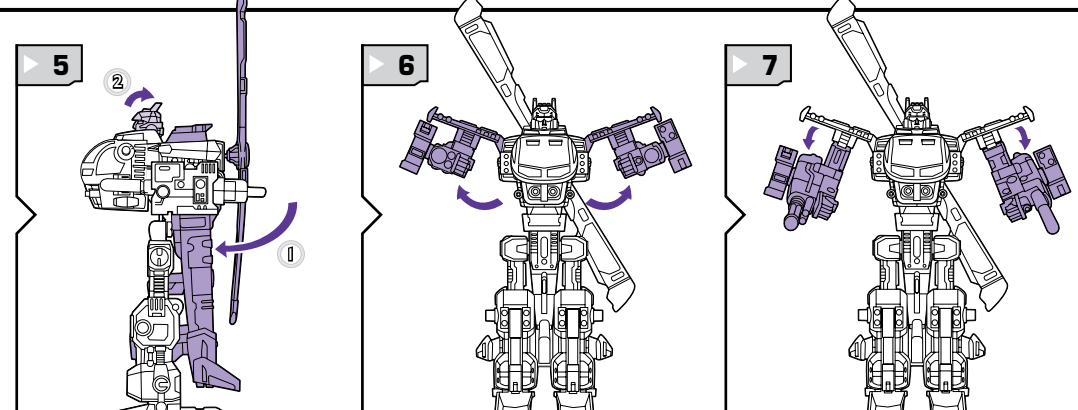

CHANGING TO ROBOT

Reverse order of instructions to convert back to vehicle.