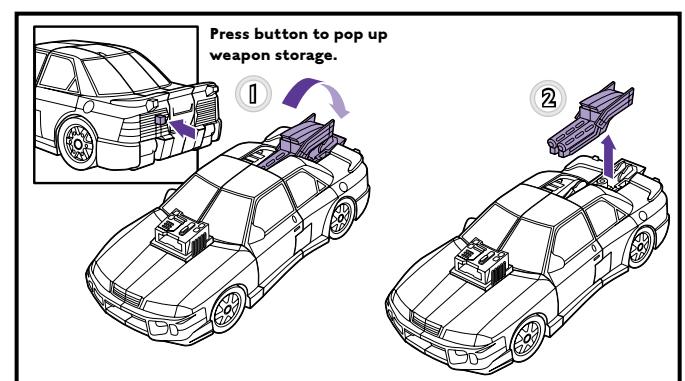

TRANSFORMERS UNIVERSE

WARNING:
CHOKING HAZARD-Small parts.
Not for children under 3 years.

AGES 5+
89450/15215 Asst.

NOTE: Some parts are made to detach if excessive force is applied and are designed to be reattached if separation occurs. Adult supervision may be necessary for younger children.

CHANGING TO VEHICLE

Reverse order of instructions to convert back to robot.

TRANSFORMERS UNIVERSE

BUZZSAW

AGES 5+
89450/15215 Asst.

NOTE: Some parts are made to detach if excessive force is applied and are designed to be reattached if separation occurs. Adult supervision may be necessary for younger children.